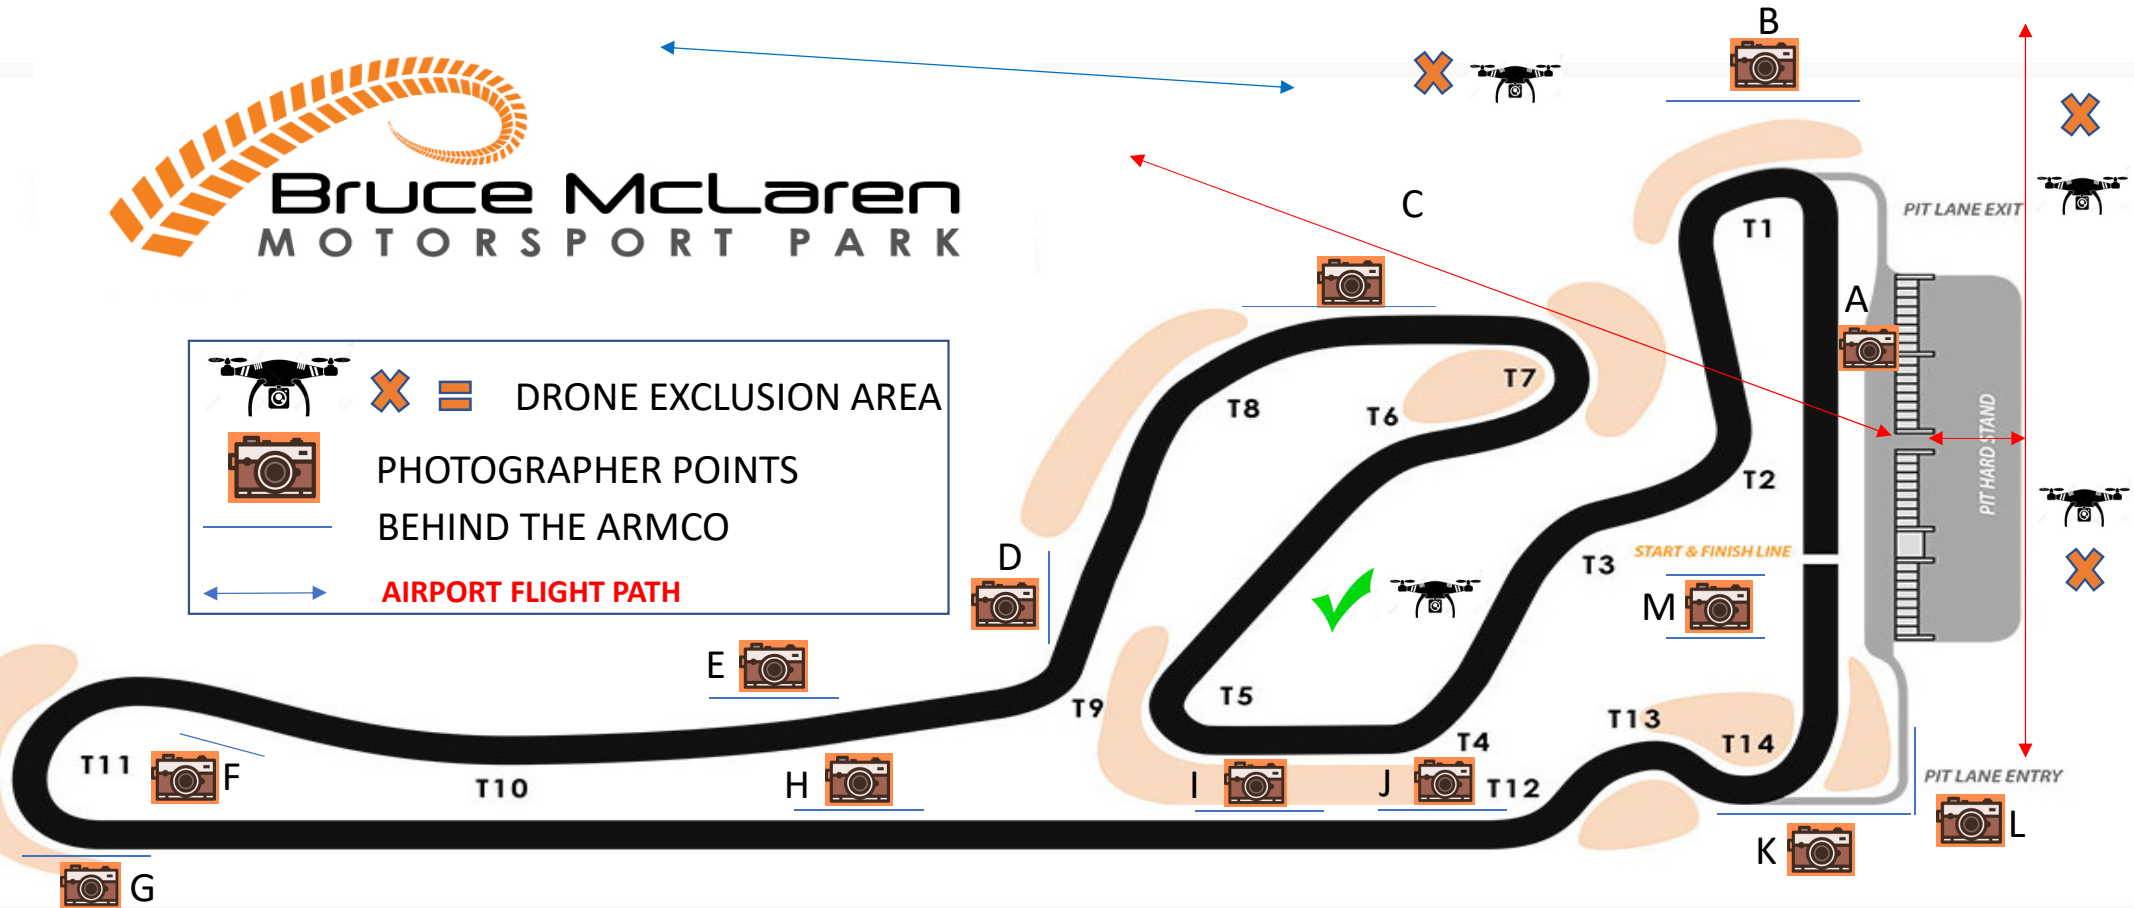

BRUCE McLAREN MOTORSPORT PARK PHOTOGRAPHER ACCESS AREA DETAILS

✓ = THIS IS A SHIELDED ENVIRONMENT, DRONES MUST NOT OPERATE ABOVE THE HEIGHT OF THE BUILDING

Bruce McLaren
MOTORSPORT PARK

		DRONE EXCLUSION AREA
		PHOTOGRAPHER POINTS BEHIND THE ARMCO
		AIRPORT FLIGHT PATH

INTERNATIONAL CIRCUIT 3.5KM

Updated - 22/11/2018 - RB